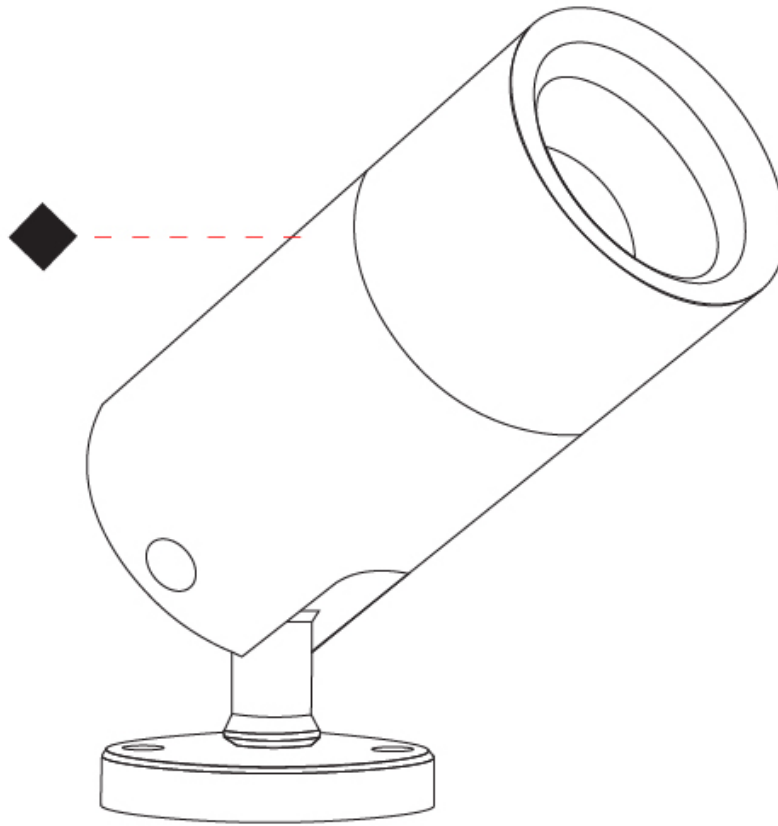

E12F0005-

PROJECT	_____
TYPE	_____
SPECIFIER	_____
QUANTITY	_____
DATE	_____

E